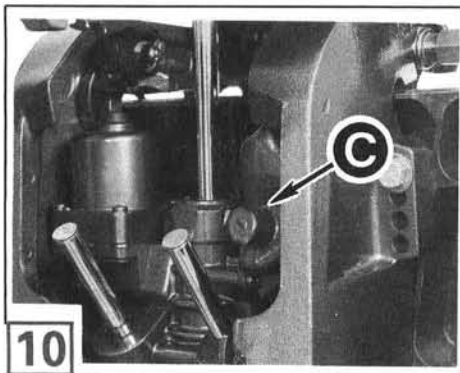

5170A

29219

31428

39497

39496

31425

4300

COA2769

COB2497

22834